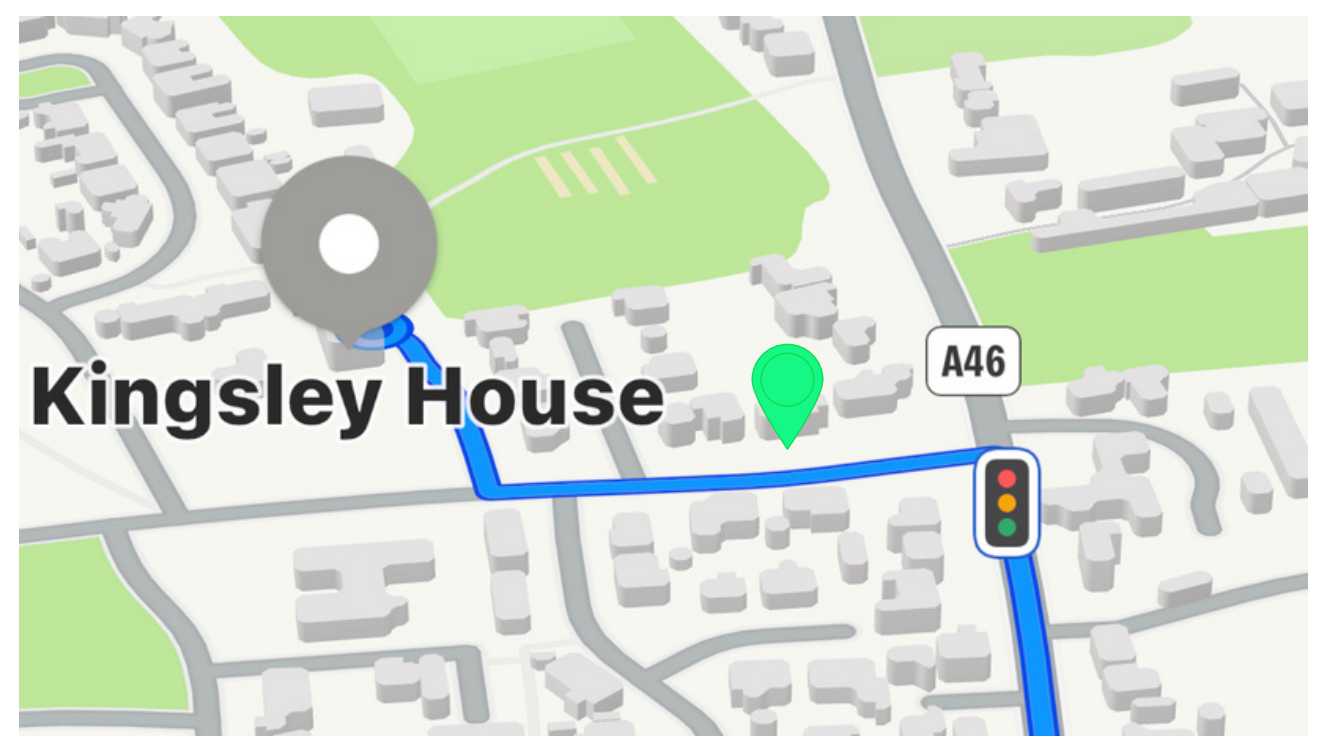

# Directions to Essential Space Kingsley House

**You will find us at Kingsley House, Church lane (Off Shurdington Rd) Glos GL51 4TQ**

Kingsley House is on the right hand side of Church lane. As you turn into Church Lane off the Shurdington Road A46, drive past the first right (Vicarage Close) you will find our entrance shortly after a fence and trees.

The entrance is fairly hidden, and as you turn in you will see our Kingsley House sign. If you drive past the church, you have gone too far.

Kingsley House

Parking Spaces

Entrance is at the side of the house, just past the main front door.